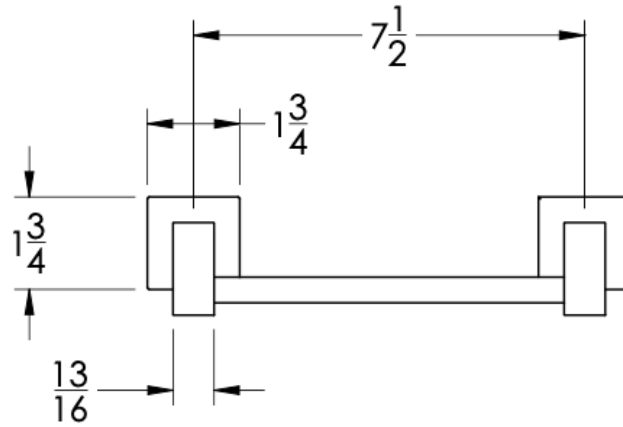

COLLECTION ARTE

TOWEL RING

Model	Product	Finishes Available
ART-TWR1	Towel Ring	Multiple finishes available. Over 23 finishes to choose from.

FINISHES			
	Polished (-P)	Antique Copper (-ACOP)	Polished Gold (-PGLD)
	Brushed (-B)	Polished Brass (-PBRS)	Brushed Copper (-BCOP)
	Brushed Gold (-BGLD)	Matte White (-WHT)	Brushed Rose Gold (-BRGD)
	Matte Black (-BLK)	Brushed Modern Bronze (-BMBRZ)	Brushed Black (-BRBLK)
	Oil Rubbed Bronze (-ORB)	Glossy White (-GWHT)	Polished Black (-PBLK)
	Brushed Brass (-BBRS)	Polished Rose Gold (-PRGD)	Antique Nickel (-ANKL)
	Brushed Bronze (-BBRZ)	Unlacquered Brass (-UBRS)	Black Nickel (-NKBL)
	Antique Brass (-ABRS)	Polished Nickel (-PNKL)	

Dimensions in inches

FRONT

TOP

SIDE

NOTE: Dimensions subject to change without notice.