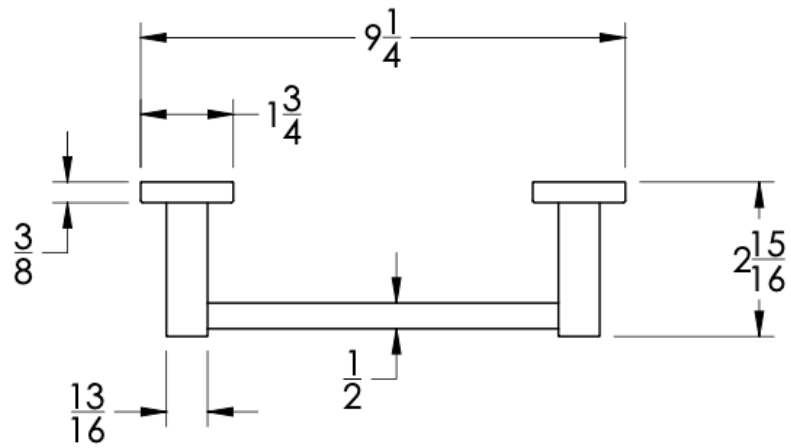

COLLECTION ARTE

TOWEL RING

Model	Product	Finishes Available
ART-TWR1	Towel Ring	Multiple finishes available. Over 23 finishes to choose from.

FINISHES			
	Polished (-P)	Antique Copper (-ACOP)	Polished Gold (-PGLD)
	Brushed (-B)	Polished Brass (-PBRS)	Brushed Copper (-BCOP)
	Brushed Gold (-BGLD)	Matte White (-WHT)	Brushed Rose Gold (-BRGD)
	Matte Black (-BLK)	Brushed Modern Bronze (-BMBRZ)	Brushed Black (-BRBLK)
	Oil Rubbed Bronze (-ORB)	Glossy White (-GWHT)	Polished Black (-PBLK)
	Brushed Brass (-BBRS)	Polished Rose Gold (-PRGD)	Antique Nickel (-ANKL)
	Brushed Bronze (-BBRZ)	Unlacquered Brass (-UBRS)	Black Nickel (-NKBL)
	Antique Brass (-ABRS)	Polished Nickel (-PNKL)	

Dimensions in inches

FRONT

TOP

SIDE

NOTE: Dimensions subject to change without notice.