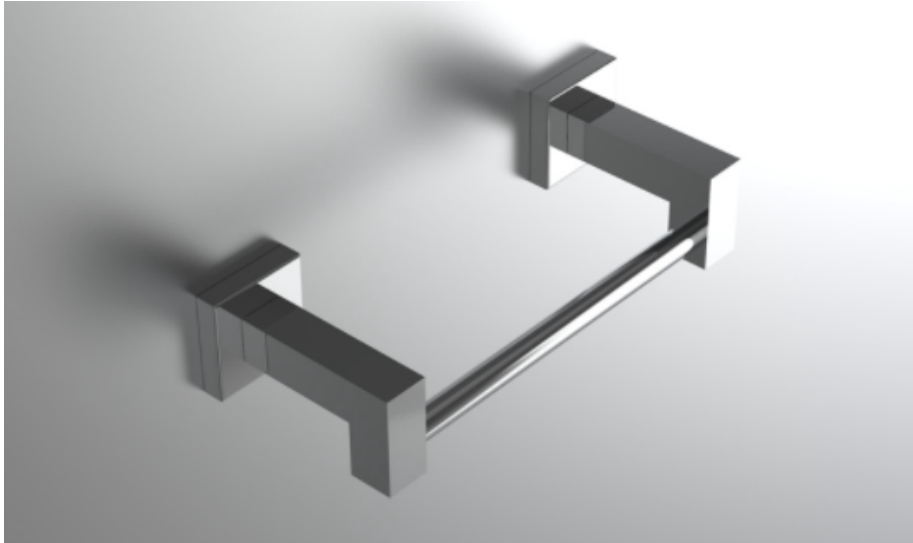

neelnox

LET
THERE
BE **DESIGN.**

FEATURES

- Premium 304 Grade Stainless Steel
- Solid Mount Construction
- Concealed Installation Hardware
- State of the art wall anchors included for installation on Dry wall or Tile

COLLECTION ARTE

TOWEL RING

Model	Product	Finishes Available
ART-TWR1	Towel Ring	Multiple finishes available. Over 23 finishes to choose from.

FINISHES			
	Polished (-P)	Antique Copper (-ACOP)	Polished Gold (-PGLD)
	Brushed (-B)	Polished Brass (-PBRS)	Brushed Copper (-BCOP)
	Brushed Gold (-BGLD)	Matte White (-WHT)	Brushed Rose Gold (-BRGD)
	Matte Black (-BLK)	Brushed Modern Bronze (-BMBRZ)	Brushed Black (-BRBLK)
	Oil Rubbed Bronze (-ORB)	Glossy White (-GWHT)	Polished Black (-PBLK)
	Brushed Brass (-BBRS)	Polished Rose Gold (-PRGD)	Antique Nickel (-ANKL)
	Brushed Bronze (-BBRZ)	Unlacquered Brass (-UBRS)	Black Nickel (-NKBL)
	Antique Brass (-ABRS)	Polished Nickel (-PNKL)	

Dimensions in inches

FRONT

TOP

SIDE

NOTE: Dimensions subject to change without notice.